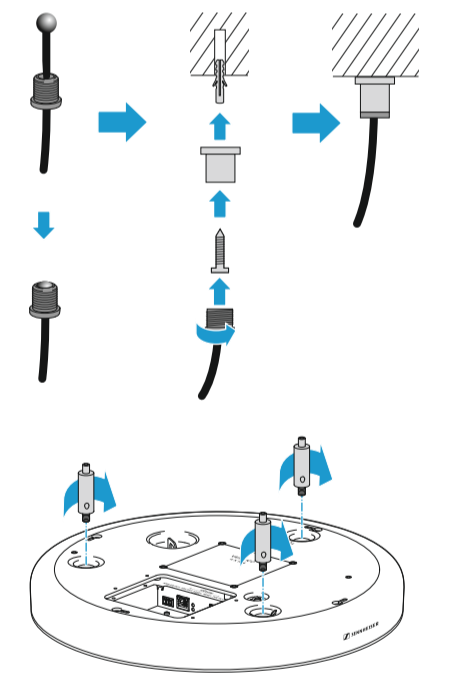

Surface Mounted

or:

i Use Drilling Template Art. no. 594561!

1. Attach mounting rope.
2. Connect cable(s).
3. Lift microphone up towards ceiling.
4. Pull rope to tension.
5. Fasten microphone.

i

Use distance holder (not included) in combination with cable ducts.

Suspended

or:

i Use Drilling Template Art. no. 594561!

VESA Mounted

i

VESA Standard MIS D Bushing M4