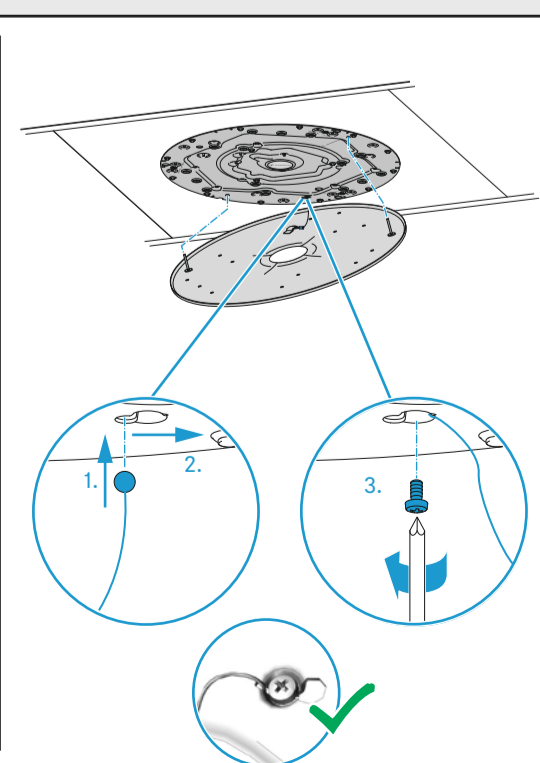

Swappable Logo Plate

Interfaces

- 1 Analog OUT
- 2 PoE OUT II
- 3 Daisy Chain Status
- 4 PoE Status
- 5 Reset
- 6 PoE IN I / CTRL

Flush Mounted

Use Drilling Template Art. no. 594561!

ø 390 mm
ø 15.35"

Plug and eyebolt are not included.

Cut off overhanging rope!

Attach safety rope and suspension ropes!
Follow mounting steps in chapter "Suspended".

Check Mounting Guide Art. no. 402249 for mounting Plenum Cover.

Attach pipe clamps if needed (not included).

- 1. Attach mounting ropes.
- 2. Connect cable(s).
- 3. Lift microphone up towards ceiling.
- 4. Pull ropes to tension.
- 5. Fasten microphone.

Lefthand drive!

Surface Mounted

or:

i Use Drilling Template Art. no. 594561!

1. Attach mounting rope.
2. Connect cable(s).
3. Lift microphone up towards ceiling.
4. Pull rope to tension.
5. Fasten microphone.

i

Use distance holder (not included) in combination with cable ducts.

Suspended