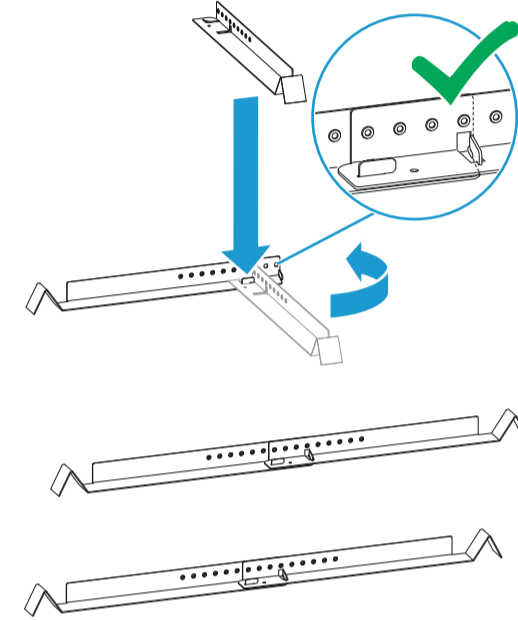

Swappable Logo Plate

Interfaces

- 1 Analog OUT
- 2 PoE OUT II
- 3 Daisy Chain Status
- 4 PoE Status
- 5 Reset
- 6 PoE IN I / CTRL

Flush Mounted

Use Drilling Template Art. no. 594561!

ø 390 mm
ø 15.35"

Plug and eyebolt are not included.

Cut off overhanging rope!

Attach safety rope and suspension ropes!
Follow mounting steps in chapter "Suspended".

Check Mounting Guide Art. no. 402249 for mounting Plenum Cover.

Attach pipe clamps if needed (not included).

- 1. Attach mounting ropes.
- 2. Connect cable(s).
- 3. Lift microphone up towards ceiling.
- 4. Pull ropes to tension.
- 5. Fasten microphone.

Lefthand drive!

Surface Mounted

or:

i Use Drilling Template Art. no. 594561!

1. Attach mounting rope.
2. Connect cable(s).
3. Lift microphone up towards ceiling.
4. Pull rope to tension.
5. Fasten microphone.

i

Use distance holder (not included) in combination with cable ducts.

Suspended