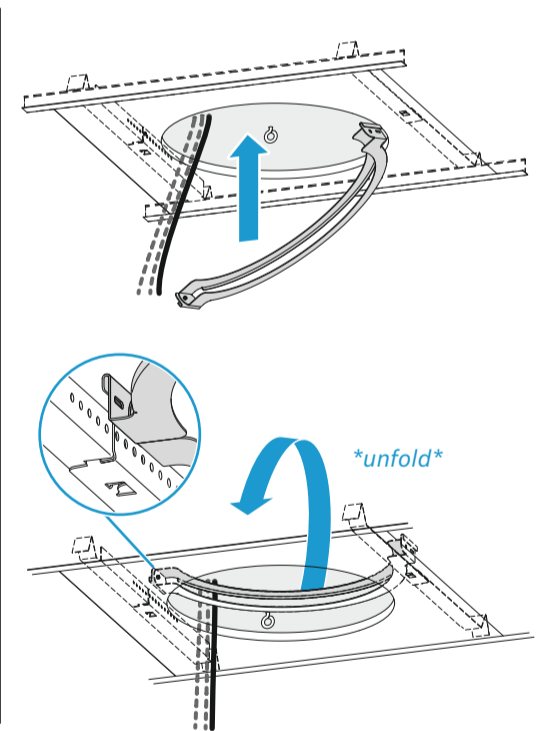

Swappable Logo Plate

Interfaces

- 1 Analog OUT
- 2 PoE OUT II
- 3 Daisy Chain Status
- 4 PoE Status
- 5 Reset
- 6 PoE IN I / CTRL

Flush Mounted

Use Drilling Template Art. no. 594561!

ø 390 mm
ø 15.35"

Plug and eyebolt are not included.

Cut off overhanging rope!

Attach safety rope and suspension ropes!
Follow mounting steps in chapter "Suspended".

Check Mounting Guide Art. no. 402249 for mounting Plenum Cover.

Attach pipe clamps if needed (not included).

- 1. Attach mounting ropes.
- 2. Connect cable(s).
- 3. Lift microphone up towards ceiling.
- 4. Pull ropes to tension.
- 5. Fasten microphone.

Lefthand drive!

Surface Mounted

or:

i Use Drilling Template Art. no. 594561!