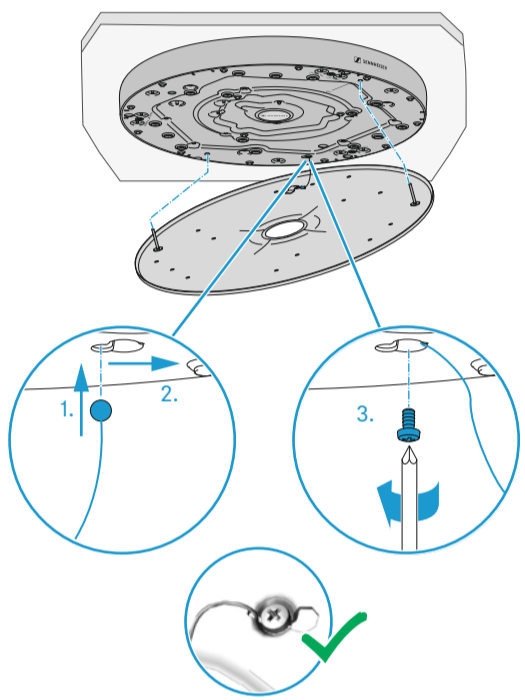

Swappable Logo Plate

Interfaces

- 1 Analog OUT
- 2 PoE OUT II
- 3 Daisy Chain Status
- 4 PoE Status
- 5 Reset
- 6 PoE IN I / CTRL

Flush Mounted

Use Drilling Template Art. no. 594561!

ø 390 mm
ø 15.35"

Plug and eyebolt are not included.

Cut off overhanging rope!

Attach safety rope and suspension ropes!
Follow mounting steps in chapter "Suspended".

Check Mounting Guide Art. no. 402249 for mounting Plenum Cover.

Attach pipe clamps if needed (not included).

- 1. Attach mounting ropes.
- 2. Connect cable(s).
- 3. Lift microphone up towards ceiling.
- 4. Pull ropes to tension.
- 5. Fasten microphone.

Lefthand drive!

Surface Mounted

or:

i Use Drilling Template Art. no. 594561!

1. Attach mounting rope.
2. Connect cable(s).
3. Lift microphone up towards ceiling.
4. Pull rope to tension.
5. Fasten microphone.

i

Use distance holder (not included) in combination with cable ducts.

Suspended