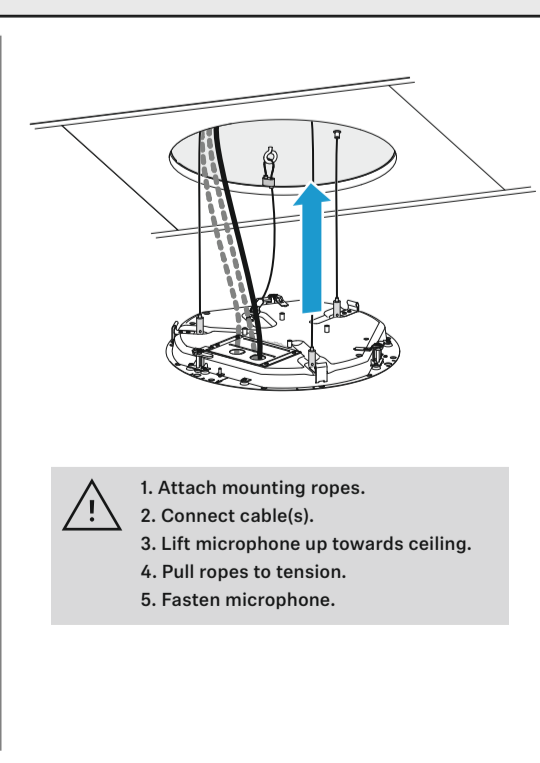

Swappable Logo Plate

Interfaces

- 1 Analog OUT
- 2 PoE OUT II
- 3 Daisy Chain Status
- 4 PoE Status
- 5 Reset
- 6 PoE IN I / CTRL

Flush Mounted

Use Drilling Template Art. no. 594561!

ø 390 mm
ø 15.35"

Plug and eyebolt are not included.

Cut off overhanging rope!

Attach safety rope and suspension ropes!
Follow mounting steps in chapter "Suspended".

Check Mounting Guide Art. no. 402249 for mounting Plenum Cover.

Attach pipe clamps if needed (not included).

- 1. Attach mounting ropes.
- 2. Connect cable(s).
- 3. Lift microphone up towards ceiling.
- 4. Pull ropes to tension.
- 5. Fasten microphone.

Lefthand drive!

Surface Mounted

or:

i Use Drilling Template Art. no. 594561!

1. Attach mounting rope.
2. Connect cable(s).
3. Lift microphone up towards ceiling.
4. Pull rope to tension.
5. Fasten microphone.

i

Use distance holder (not included) in combination with cable ducts.

Suspended