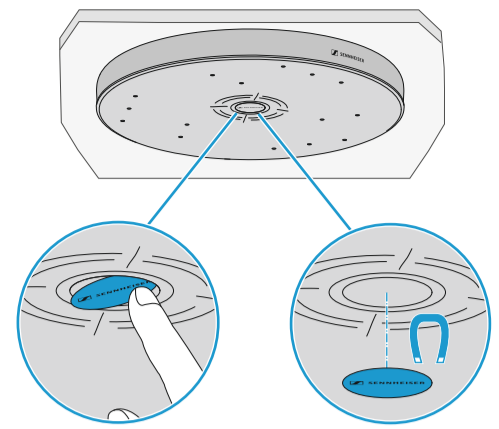

Swappable Logo Plate

Interfaces

- 1 Analog OUT
- 2 PoE OUT II
- 3 Daisy Chain Status
- 4 PoE Status
- 5 Reset
- 6 PoE IN I / CTRL

Flush Mounted

Use Drilling Template Art. no. 594561!

ø 390 mm
ø 15.35"

Plug and eyebolt are not included.

- 1. Attach mounting ropes.
- 2. Connect cable(s).
- 3. Lift microphone up towards ceiling.
- 4. Pull ropes to tension.
- 5. Fasten microphone.

Lefthand drive!

Surface Mounted

or:

i Use Drilling Template Art. no. 594561!