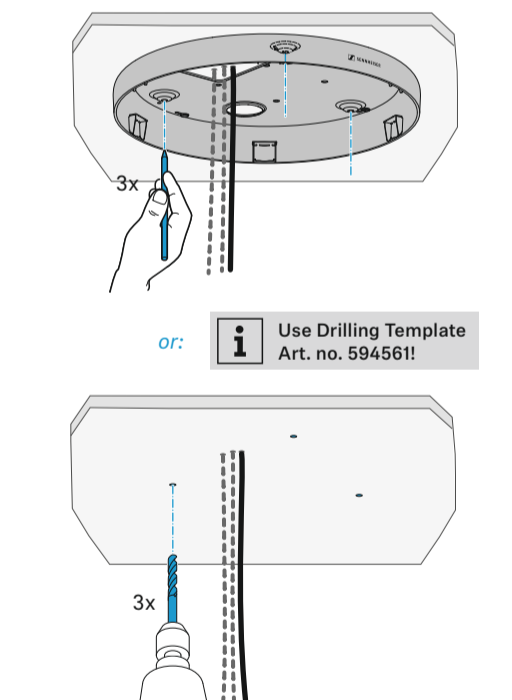

Swappable Logo Plate

Interfaces

- 1 Analog OUT
- 2 PoE OUT II
- 3 Daisy Chain Status
- 4 PoE Status
- 5 Reset
- 6 PoE IN I / CTRL

Flush Mounted

Use Drilling Template Art. no. 594561!

ø 390 mm
ø 15.35"

Plug and eyebolt are not included.

Cut off overhanging rope!

Attach safety rope and suspension ropes!
Follow mounting steps in chapter "Suspended".

Check Mounting Guide Art. no. 402249 for mounting Plenum Cover.

Attach pipe clamps if needed (not included).

- 1. Attach mounting ropes.
- 2. Connect cable(s).
- 3. Lift microphone up towards ceiling.
- 4. Pull ropes to tension.
- 5. Fasten microphone.

Lefthand drive!

Surface Mounted

or:

i Use Drilling Template Art. no. 594561!

1. Attach mounting rope.
2. Connect cable(s).
3. Lift microphone up towards ceiling.
4. Pull rope to tension.
5. Fasten microphone.

i

Use distance holder (not included) in combination with cable ducts.

Suspended