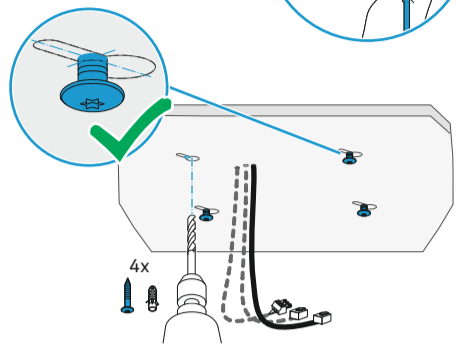

Swappable Logo Plate

Interfaces

- 1 Analog OUT
- 2 PoE OUT II
- 3 Daisy Chain Status
- 4 PoE Status
- 5 Reset
- 6 PoE IN I / CTRL

Flush Mounted

Use Drilling Template Art. no. 594561!

ø 390 mm
ø 15.35"

Plug and eyebolt are not included.

Cut off overhanging rope!

Attach safety rope and suspension ropes!
Follow mounting steps in chapter "Suspended".

Check Mounting Guide Art. no. 402249 for mounting Plenum Cover.

Attach pipe clamps if needed (not included).

- 1. Attach mounting ropes.
- 2. Connect cable(s).
- 3. Lift microphone up towards ceiling.
- 4. Pull ropes to tension.
- 5. Fasten microphone.

Lefthand drive!

Surface Mounted

or:

i Use Drilling Template Art. no. 594561!

1. Attach mounting rope.
2. Connect cable(s).
3. Lift microphone up towards ceiling.
4. Pull rope to tension.
5. Fasten microphone.

i

Use distance holder (not included) in combination with cable ducts.

Suspended