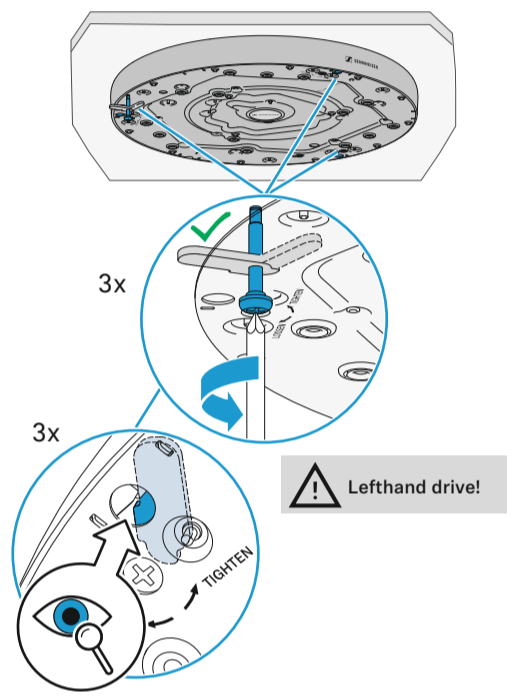

Swappable Logo Plate

Interfaces

- 1 Analog OUT
- 2 PoE OUT II
- 3 Daisy Chain Status
- 4 PoE Status
- 5 Reset
- 6 PoE IN I / CTRL

Flush Mounted

Use Drilling Template Art. no. 594561!

ø 390 mm
ø 15.35"

Plug and eyebolt are not included.

Cut off overhanging rope!

Attach safety rope and suspension ropes!
Follow mounting steps in chapter "Suspended".

Check Mounting Guide Art. no. 402249 for mounting Plenum Cover.

Attach pipe clamps if needed (not included).

- 1. Attach mounting ropes.
- 2. Connect cable(s).
- 3. Lift microphone up towards ceiling.
- 4. Pull ropes to tension.
- 5. Fasten microphone.

Lefthand drive!

Surface Mounted

or:

i Use Drilling Template Art. no. 594561!

1. Attach mounting rope.
2. Connect cable(s).
3. Lift microphone up towards ceiling.
4. Pull rope to tension.
5. Fasten microphone.

i

Use distance holder (not included) in combination with cable ducts.

Suspended