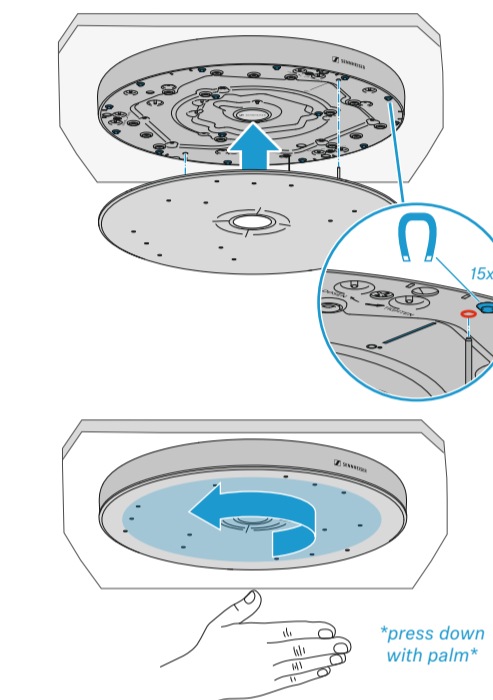

Swappable Logo Plate

Interfaces

- 1 Analog OUT
- 2 PoE OUT II
- 3 Daisy Chain Status
- 4 PoE Status
- 5 Reset
- 6 PoE IN I / CTRL

Flush Mounted

Use Drilling Template Art. no. 594561!

ø 390 mm
ø 15.35"

Plug and eyebolt are not included.

Cut off overhanging rope!

Attach safety rope and suspension ropes!
Follow mounting steps in chapter "Suspended".

Check Mounting Guide Art. no. 402249 for mounting Plenum Cover.

Attach pipe clamps if needed (not included).

- 1. Attach mounting ropes.
- 2. Connect cable(s).
- 3. Lift microphone up towards ceiling.
- 4. Pull ropes to tension.
- 5. Fasten microphone.

Lefthand drive!

Surface Mounted

or:

i Use Drilling Template Art. no. 594561!

1. Attach mounting rope.
2. Connect cable(s).
3. Lift microphone up towards ceiling.
4. Pull rope to tension.
5. Fasten microphone.

i

Use distance holder (not included) in combination with cable ducts.

Suspended