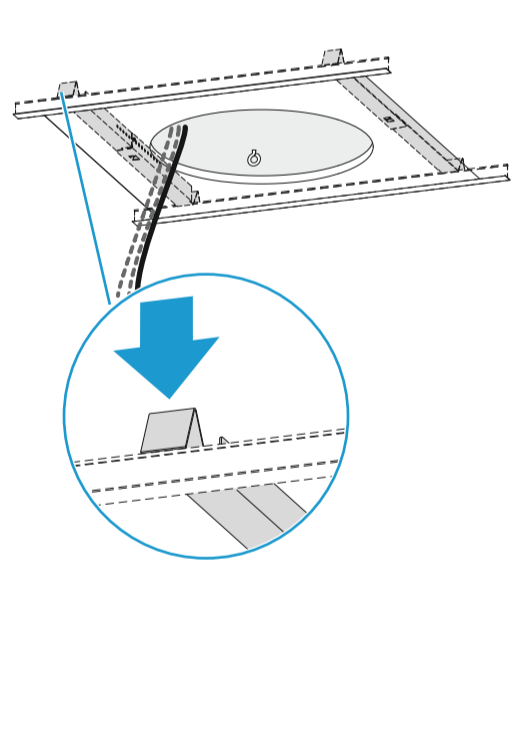

Swappable Logo Plate

Interfaces

- 1 Analog OUT
- 2 PoE OUT II
- 3 Daisy Chain Status
- 4 PoE Status
- 5 Reset
- 6 PoE IN I / CTRL

Flush Mounted

Use Drilling Template Art. no. 594561!

ø 390 mm
ø 15.35"

Plug and eyebolt are not included.

- 1. Attach mounting ropes.
- 2. Connect cable(s).
- 3. Lift microphone up towards ceiling.
- 4. Pull ropes to tension.
- 5. Fasten microphone.

Lefthand drive!

Surface Mounted

or:

i Use Drilling Template Art. no. 594561!