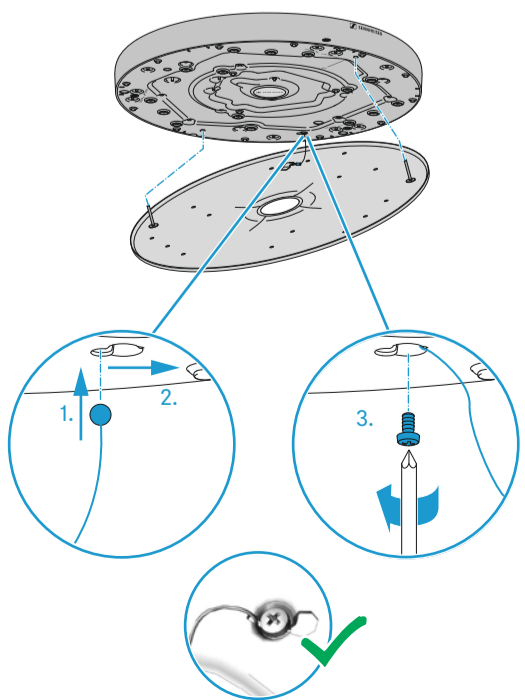

Surface Mounted

or:

i Use Drilling Template Art. no. 594561!

1. Attach mounting rope.
2. Connect cable(s).
3. Lift microphone up towards ceiling.
4. Pull rope to tension.
5. Fasten microphone.

i

Use distance holder (not included) in combination with cable ducts.

Suspended

or:

i Use Drilling Template Art. no. 594561!

VESA Mounted

i

VESA Standard MIS D Bushing M4