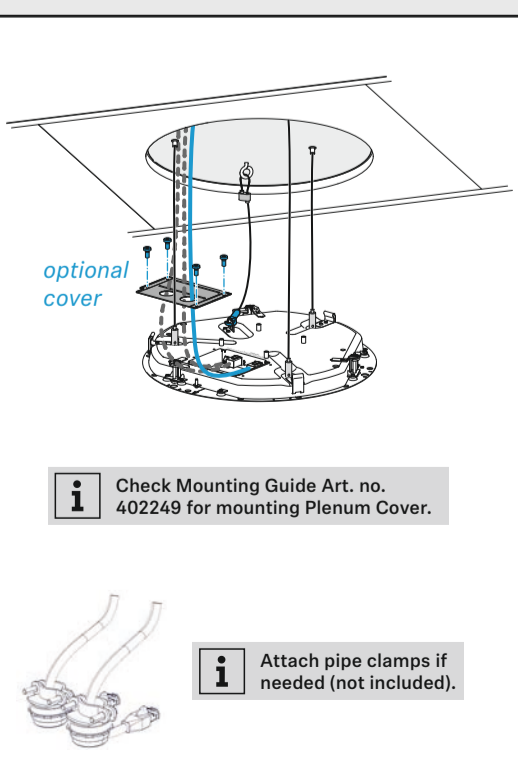

Swappable Logo Plate

Interfaces

- 1 Analog OUT
- 2 PoE OUT II
- 3 Daisy Chain Status
- 4 PoE Status
- 5 Reset
- 6 PoE IN I / CTRL

Flush Mounted

Use Drilling Template Art. no. 594561!

ø 390 mm
ø 15.35"

Plug and eyebolt are not included.

Cut off overhanging rope!

Attach safety rope and suspension ropes!
Follow mounting steps in chapter "Suspended".

Check Mounting Guide Art. no. 402249 for mounting Plenum Cover.

Attach pipe clamps if needed (not included).

- 1. Attach mounting ropes.
- 2. Connect cable(s).
- 3. Lift microphone up towards ceiling.
- 4. Pull ropes to tension.
- 5. Fasten microphone.

Lefthand drive!

Surface Mounted

or:

i Use Drilling Template Art. no. 594561!

1. Attach mounting rope.
2. Connect cable(s).
3. Lift microphone up towards ceiling.
4. Pull rope to tension.
5. Fasten microphone.

i

Use distance holder (not included) in combination with cable ducts.

Suspended