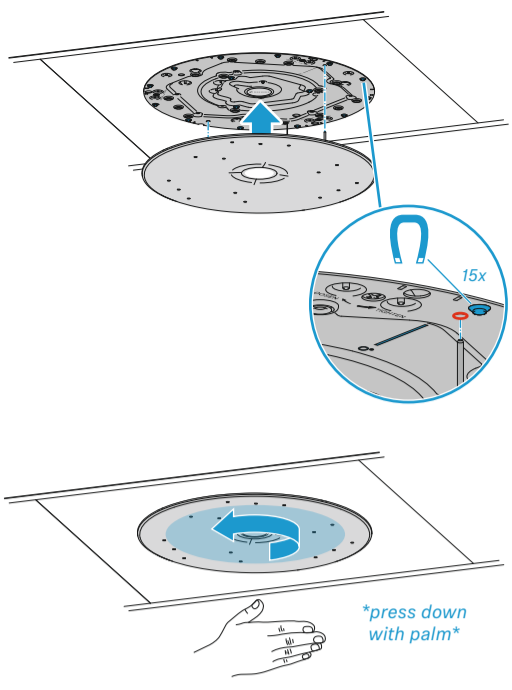

Swappable Logo Plate

Interfaces

- 1 Analog OUT
- 2 PoE OUT II
- 3 Daisy Chain Status
- 4 PoE Status
- 5 Reset
- 6 PoE IN I / CTRL

Flush Mounted

Use Drilling Template Art. no. 594561!

ø 390 mm
ø 15.35"

Plug and eyebolt are not included.

Cut off overhanging rope!

Attach safety rope and suspension ropes!
Follow mounting steps in chapter "Suspended".

Check Mounting Guide Art. no. 402249 for mounting Plenum Cover.

Attach pipe clamps if needed (not included).

- 1. Attach mounting ropes.
- 2. Connect cable(s).
- 3. Lift microphone up towards ceiling.
- 4. Pull ropes to tension.
- 5. Fasten microphone.

Lefthand drive!

Surface Mounted

or:

i Use Drilling Template Art. no. 594561!

1. Attach mounting rope.
2. Connect cable(s).
3. Lift microphone up towards ceiling.
4. Pull rope to tension.
5. Fasten microphone.

i

Use distance holder (not included) in combination with cable ducts.

Suspended