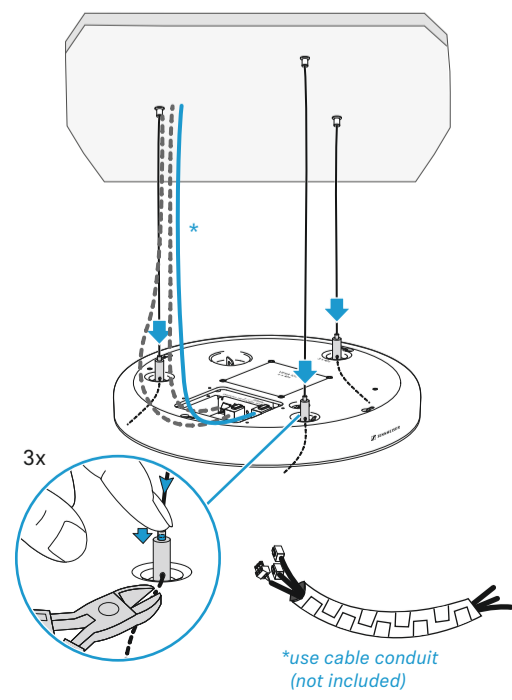

Surface Mounted

or:

i Use Drilling Template Art. no. 594561!

1. Attach mounting rope.
2. Connect cable(s).
3. Lift microphone up towards ceiling.
4. Pull rope to tension.
5. Fasten microphone.

i

Use distance holder (not included) in combination with cable ducts.

Suspended

or:

i Use Drilling Template Art. no. 594561!

VESA Mounted

i

VESA Standard MIS D Bushing M4