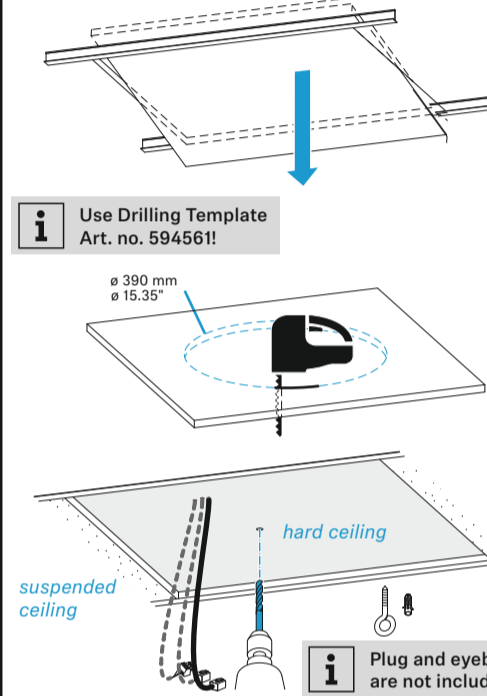

Swappable Logo Plate

Interfaces

- 1 Analog OUT
- 2 PoE OUT II
- 3 Daisy Chain Status
- 4 PoE Status
- 5 Reset
- 6 PoE IN I / CTRL

Flush Mounted

Use Drilling Template Art. no. 594561!

ø 390 mm
ø 15.35"

Plug and eyebolt are not included.

Cut off overhanging rope!

Attach safety rope and suspension ropes!
Follow mounting steps in chapter "Suspended".

Check Mounting Guide Art. no. 402249 for mounting Plenum Cover.

Attach pipe clamps if needed (not included).

- 1. Attach mounting ropes.
- 2. Connect cable(s).
- 3. Lift microphone up towards ceiling.
- 4. Pull ropes to tension.
- 5. Fasten microphone.

Lefthand drive!

Surface Mounted

or:

i Use Drilling Template Art. no. 594561!