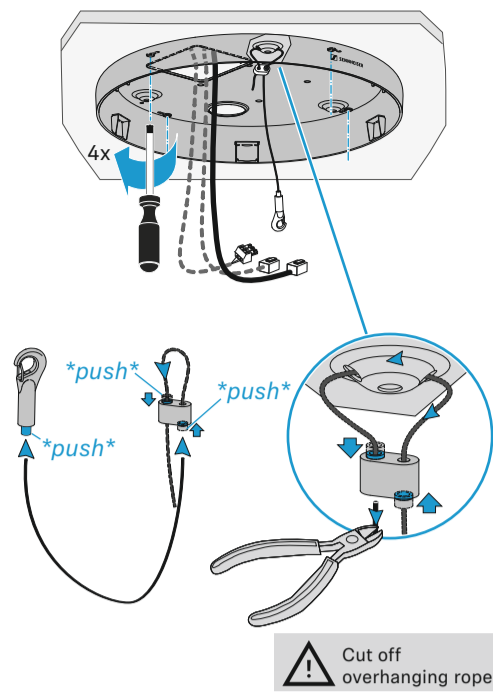

Swappable Logo Plate

Interfaces

- 1 Analog OUT
- 2 PoE OUT II
- 3 Daisy Chain Status
- 4 PoE Status
- 5 Reset
- 6 PoE IN I / CTRL

Flush Mounted

Use Drilling Template Art. no. 594561!

ø 390 mm
ø 15.35"

Plug and eyebolt are not included.

Cut off overhanging rope!

Attach safety rope and suspension ropes!
Follow mounting steps in chapter "Suspended".

Check Mounting Guide Art. no. 402249 for mounting Plenum Cover.

Attach pipe clamps if needed (not included).

- 1. Attach mounting ropes.
- 2. Connect cable(s).
- 3. Lift microphone up towards ceiling.
- 4. Pull ropes to tension.
- 5. Fasten microphone.

Lefthand drive!

Surface Mounted

or:

i Use Drilling Template Art. no. 594561!

1. Attach mounting rope.
2. Connect cable(s).
3. Lift microphone up towards ceiling.
4. Pull rope to tension.
5. Fasten microphone.

i

Use distance holder (not included) in combination with cable ducts.

Suspended