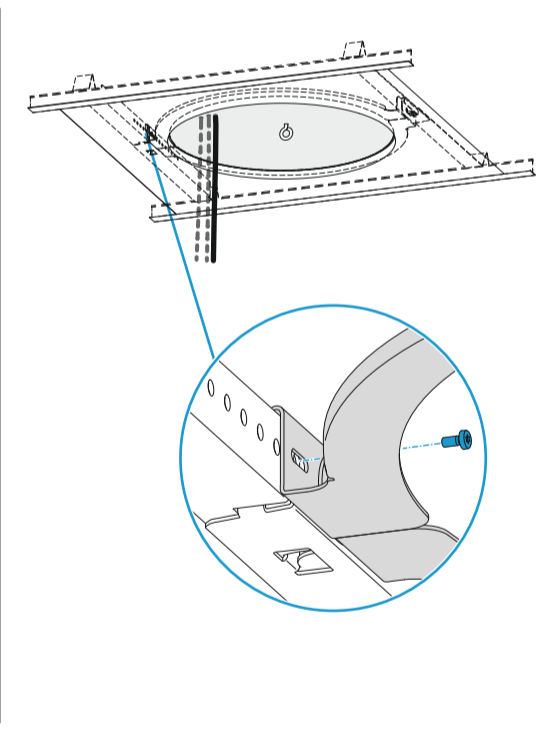

Swappable Logo Plate

Interfaces

- 1 Analog OUT
- 2 PoE OUT II
- 3 Daisy Chain Status
- 4 PoE Status
- 5 Reset
- 6 PoE IN I / CTRL

Flush Mounted

Use Drilling Template Art. no. 594561!

ø 390 mm
ø 15.35"

Plug and eyebolt are not included.

Cut off overhanging rope!

Attach safety rope and suspension ropes!
Follow mounting steps in chapter "Suspended".

Check Mounting Guide Art. no. 402249 for mounting Plenum Cover.

Attach pipe clamps if needed (not included).

- 1. Attach mounting ropes.
- 2. Connect cable(s).
- 3. Lift microphone up towards ceiling.
- 4. Pull ropes to tension.
- 5. Fasten microphone.

Lefthand drive!

Surface Mounted

or:

i Use Drilling Template Art. no. 594561!