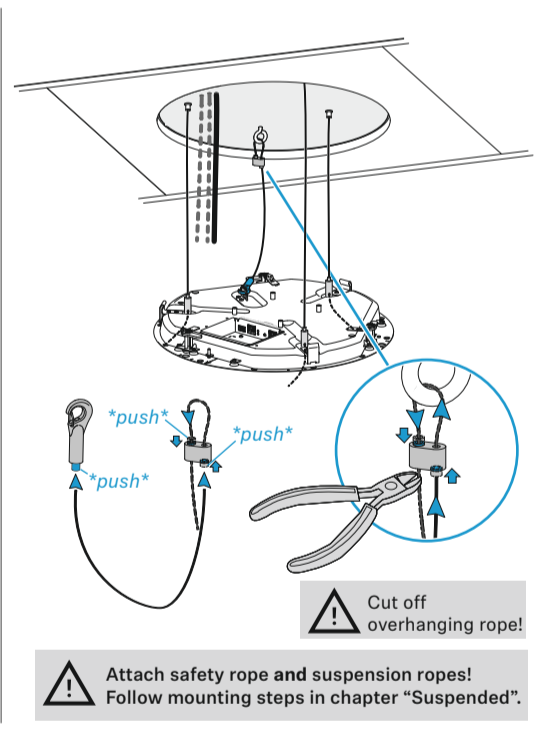

Swappable Logo Plate

Interfaces

- 1 Analog OUT
- 2 PoE OUT II
- 3 Daisy Chain Status
- 4 PoE Status
- 5 Reset
- 6 PoE IN I / CTRL

Flush Mounted

Use Drilling Template Art. no. 594561!

ø 390 mm
ø 15.35"

Plug and eyebolt are not included.

Cut off overhanging rope!

Attach safety rope and suspension ropes!
Follow mounting steps in chapter "Suspended".

Check Mounting Guide Art. no. 402249 for mounting Plenum Cover.

Attach pipe clamps if needed (not included).

- 1. Attach mounting ropes.
- 2. Connect cable(s).
- 3. Lift microphone up towards ceiling.
- 4. Pull ropes to tension.
- 5. Fasten microphone.

Lefthand drive!

Surface Mounted

or:

i Use Drilling Template Art. no. 594561!

1. Attach mounting rope.
2. Connect cable(s).
3. Lift microphone up towards ceiling.
4. Pull rope to tension.
5. Fasten microphone.

i

Use distance holder (not included) in combination with cable ducts.

Suspended