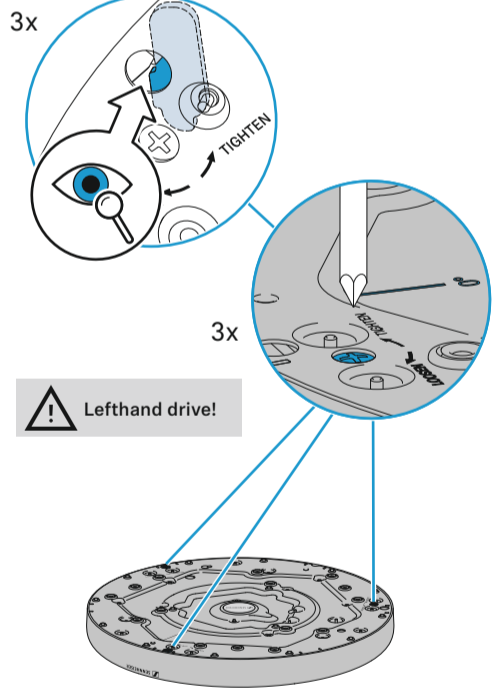

Surface Mounted

or:

i Use Drilling Template Art. no. 594561!

1. Attach mounting rope.
2. Connect cable(s).
3. Lift microphone up towards ceiling.
4. Pull rope to tension.
5. Fasten microphone.

i

Use distance holder (not included) in combination with cable ducts.

Suspended

or:

i Use Drilling Template Art. no. 594561!

VESA Mounted

i

VESA Standard MIS D Bushing M4