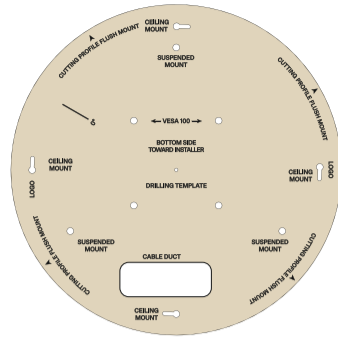

TeamConnect Ceiling Medium Plus

Model: TCC M Plus

Mounting instruction
Montageanleitung
Notice de montage
Istruzioni di montaggio
Instrucciones de montaje
Instruções de montagem
Montagehandleiding
Instrukcja montażu
Monteringsanvisning

Monteringsvejledning
Asennusohje
Οδηγίες συναρμολόγησης
Montaj kılavuzu
Инструкция по монтажу
安裝指南
組立説明書
조립 지침

SENNHEISER

www.sennheiser.com/documentation

www.sennheiser.com/download

Sennheiser electronic SE & Co. KG

Am Labor 1, 30900 Wedemark, Germany
www.sennheiser.com

Publ. 06/26, 402246/A02