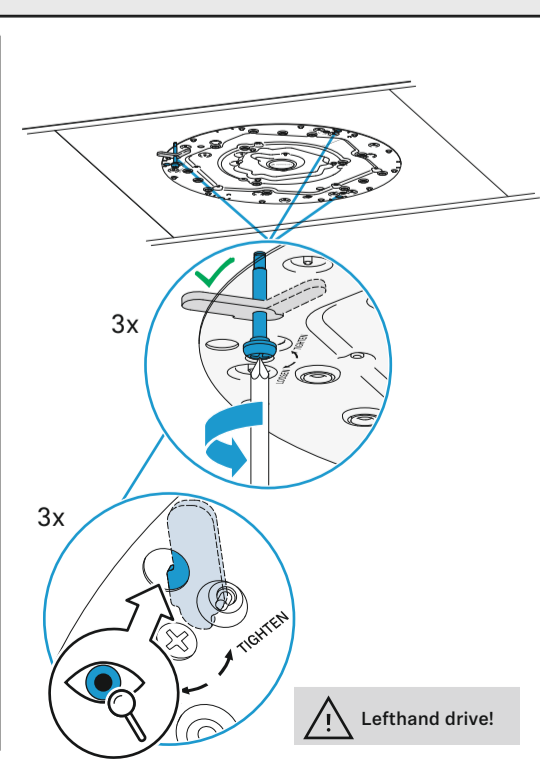

Swappable Logo Plate

Interfaces

- 1 Analog OUT
- 2 PoE OUT II
- 3 Daisy Chain Status
- 4 PoE Status
- 5 Reset
- 6 PoE IN I / CTRL

Flush Mounted

Use Drilling Template Art. no. 594561!

ø 390 mm
ø 15.35"

Plug and eyebolt are not included.

Cut off overhanging rope!

Attach safety rope and suspension ropes!
Follow mounting steps in chapter "Suspended".

Check Mounting Guide Art. no. 402249 for mounting Plenum Cover.

Attach pipe clamps if needed (not included).

- 1. Attach mounting ropes.
- 2. Connect cable(s).
- 3. Lift microphone up towards ceiling.
- 4. Pull ropes to tension.
- 5. Fasten microphone.

Lefthand drive!

Surface Mounted

or:

i Use Drilling Template Art. no. 594561!

1. Attach mounting rope.
2. Connect cable(s).
3. Lift microphone up towards ceiling.
4. Pull rope to tension.
5. Fasten microphone.

i

Use distance holder (not included) in combination with cable ducts.

Suspended