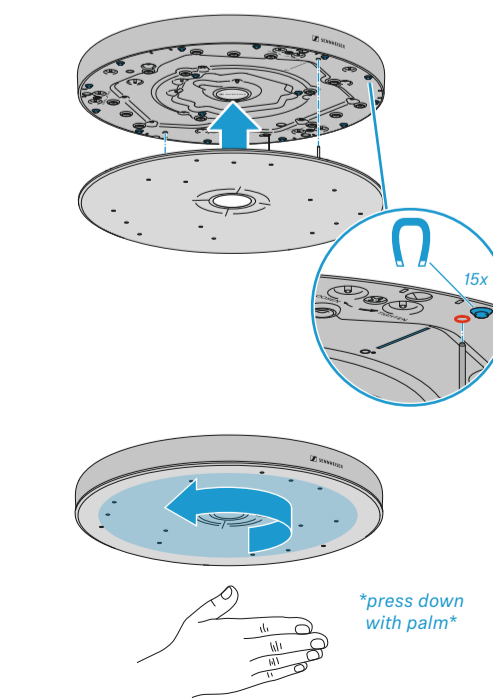

Surface Mounted

or:

i Use Drilling Template Art. no. 594561!

1. Attach mounting rope.
2. Connect cable(s).
3. Lift microphone up towards ceiling.
4. Pull rope to tension.
5. Fasten microphone.

i

Use distance holder (not included) in combination with cable ducts.

Suspended

or:

i Use Drilling Template Art. no. 594561!

VESA Mounted

i

VESA Standard MIS D Bushing M4