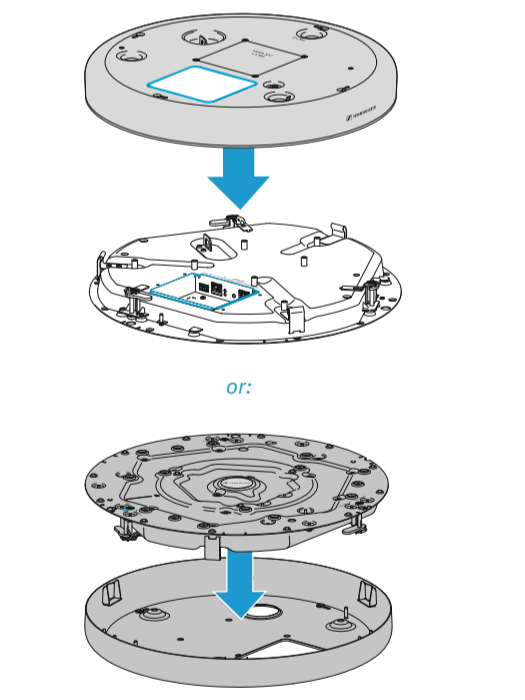

Surface Mounted

or:

i Use Drilling Template Art. no. 594561!

1. Attach mounting rope.
2. Connect cable(s).
3. Lift microphone up towards ceiling.
4. Pull rope to tension.
5. Fasten microphone.

i

Use distance holder (not included) in combination with cable ducts.

Suspended

or:

i Use Drilling Template Art. no. 594561!

VESA Mounted

i

VESA Standard MIS D Bushing M4