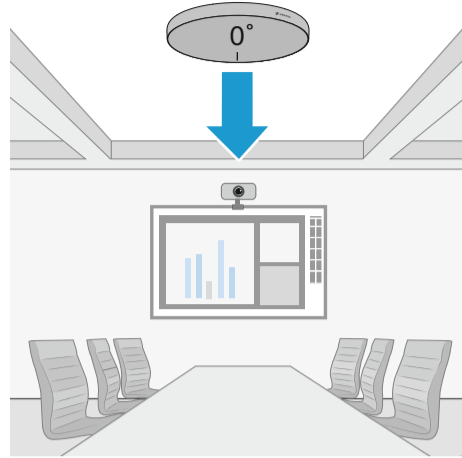

Swappable Logo Plate

Interfaces

- 1 Analog OUT
- 2 PoE OUT II
- 3 Daisy Chain Status
- 4 PoE Status
- 5 Reset
- 6 PoE IN I / CTRL

Flush Mounted

Use Drilling Template Art. no. 594561!

ø 390 mm
ø 15.35"

Plug and eyebolt are not included.