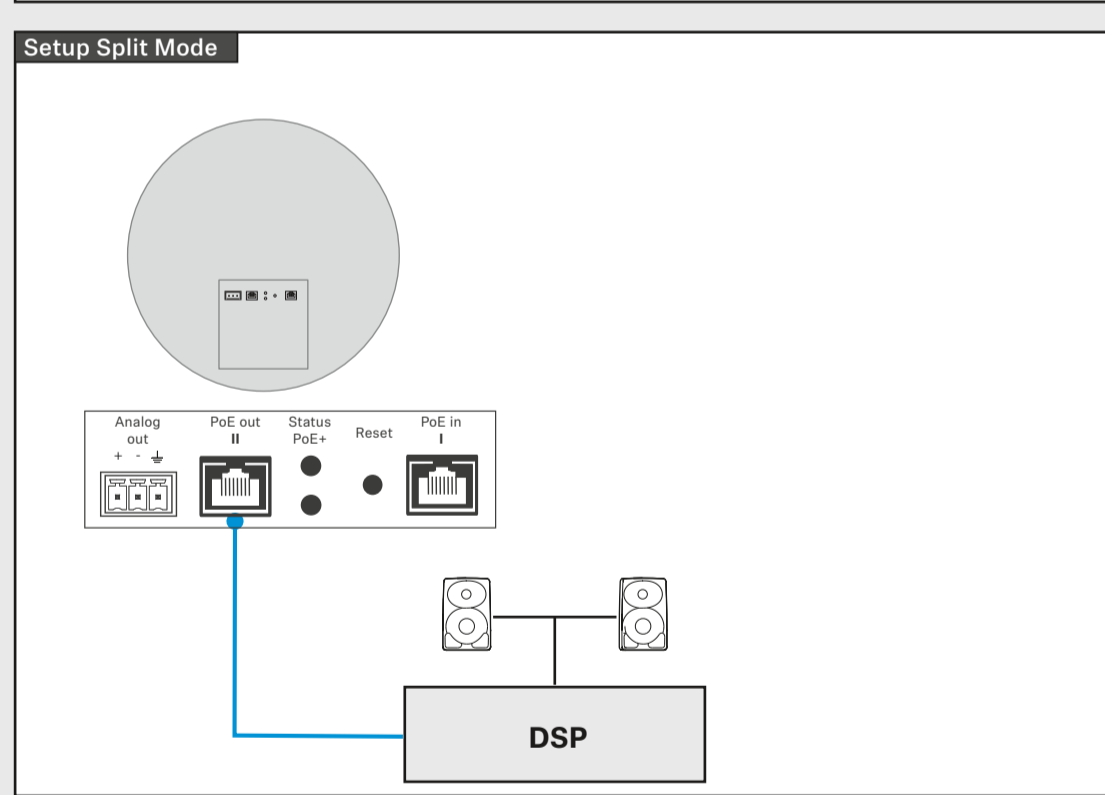

Instruction manual | Bedienungsanleitung | Notice d'emploi | Istruzioni per l'uso | Instrucciones de manejo | Manual de instruções | Gebruiksaanwijzing | Instrukcja obsługi | Bruksanvisning | Betjenings vejledning | Käyttöohje | Οδηγίες λειτουργίας | Kullanım kılavuzu | Инструкция по эксплуатации | 使用说明书 |取扱説明書 | 사용 설명서