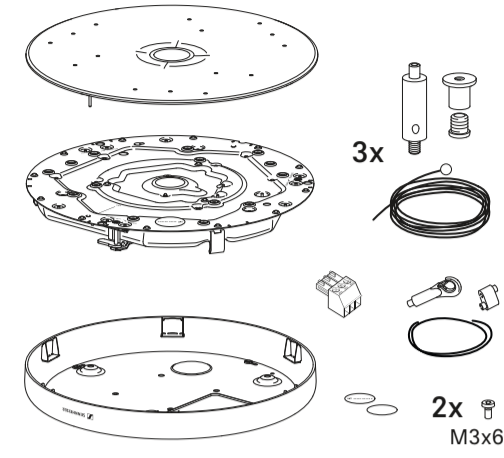

TCC M Plus F-W
White Version
Art. no. 700507

TCC M Plus F-B
Black Version
Art. no. 700508

Ceiling Mic Housing/Suspension Set

TCC M Plus S-W
White Version
Art. no. 700509

TCC M Plus S-B
Black Version
Art. no. 700510

Ceiling Tile Set
60 cm
TCC M Plus CT-W
Art. no. 700519

Ceiling Tile Set 2ft
TCC M Plus CT-W 2FT
Art. no. 700520

Accessories

Ceiling Tile Plate - TCC M CTFP-W

60 cm Version
Art. no. 700515

2ft Version
Art. no. 700516