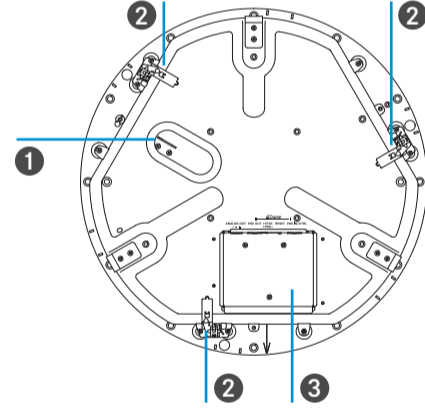

Art. no. 700238

Art. no. 700239

Plenum Cover - TCC PC

Art. no. 700676

Spare Logo Plate - TCC M SLP

White Version
Art. no. 700673

Black Version
Art. no. 700672

Product Overview

Front

- 1 Front Plate
- 2 Microphones
- 3 Replaceable Logo Plate
- 4 Status LED Ring

Back

- 1 Hook for mounting rope
- 2 Downholder for mounting
- 3 Cable Duct

Interfaces

- 1 Analog OUT
- 2 PoE OUT II
- 3 Daisy Chain Status
- 4 PoE Status
- 5 Reset (long press)
- 6 PoE IN I / CTRL