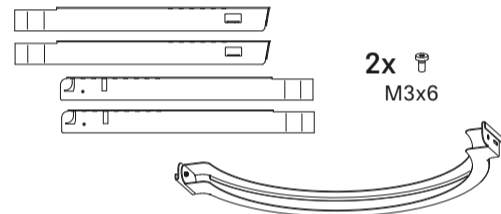

Suspension Kit - TCC M SK

Art. no. 700237

Spare Front Plate - TCC M SFP

Art. no. 700235

Art. no. 700236

Spare Housing - TCC M H

Art. no. 700238

Art. no. 700239

Plenum Cover - TCC PC

Art. no. 700676

Spare Logo Plate - TCC M SLP

White Version
Art. no. 700673

Black Version
Art. no. 700672