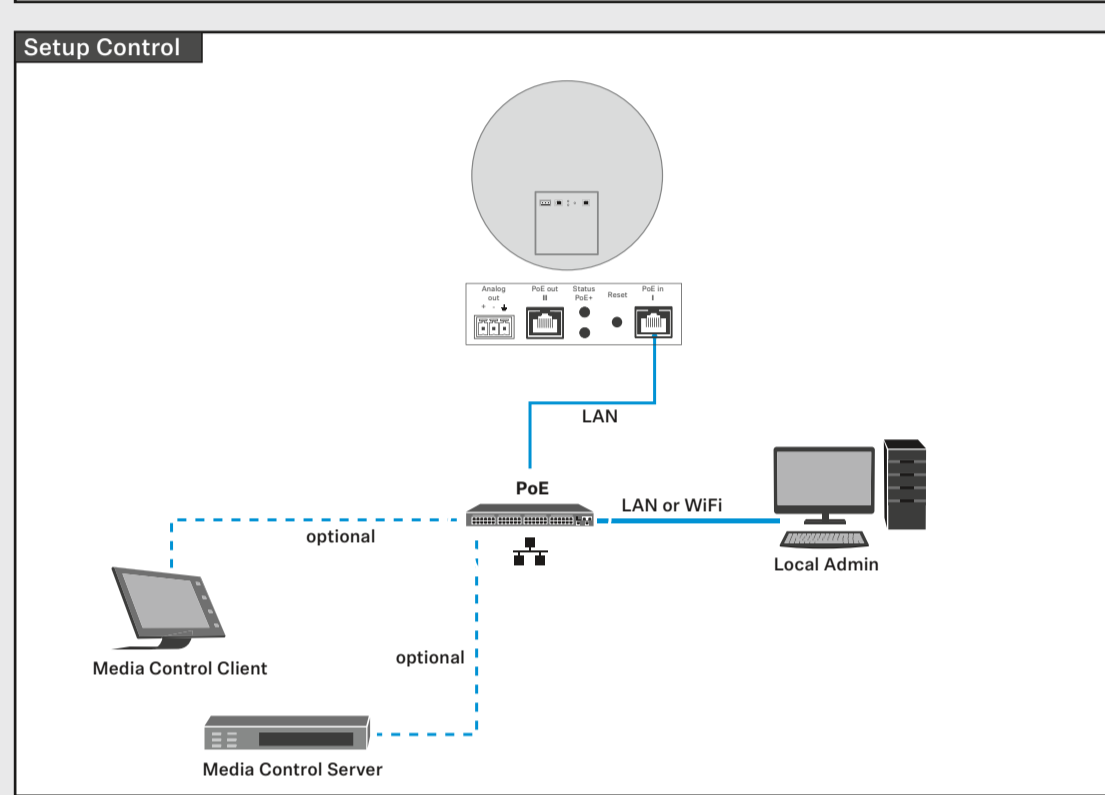

Instruction manual | Bedienungsanleitung | Notice d'emploi | Istruzioni per l'uso | Instrucciones de manejo | Manual de instruções | Gebruiksaanwijzing | Instrukcja obsługi | Bruksanvisning | Betjenings vejledning | Käyttöohje | Οδηγίες λειτουργίας | Kullanım kılavuzu | Инструкция по эксплуатации | 使用说明书 |取扱説明書 | 사용 설명서