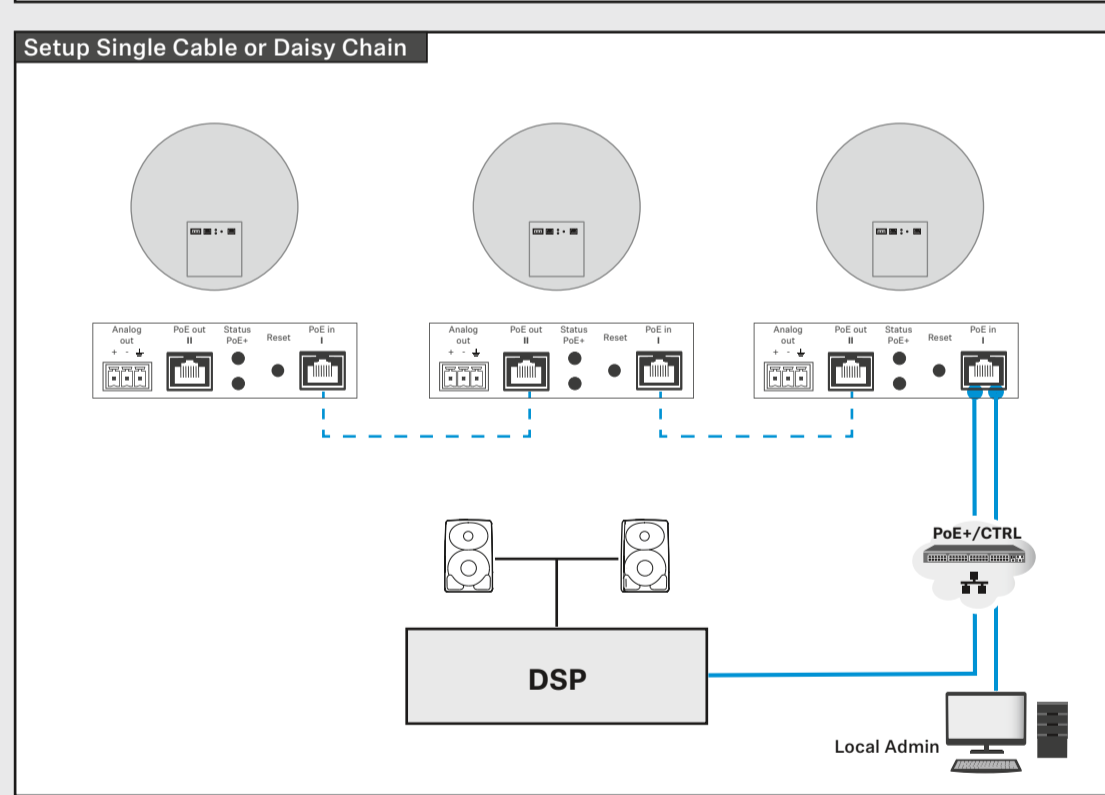

Instruction manual | Bedienungsanleitung | Notice d'emploi | Istruzioni per l'uso | Instrucciones de manejo | Manual de instruções | Gebruiksaanwijzing | Instrukcja obsługi | Bruksanvisning | Betjenings vejledning | Käyttöohje | Οδηγίες λειτουργίας | Kullanım kılavuzu | Инструкция по эксплуатации | 使用说明书 |取扱説明書 | 사용 설명서