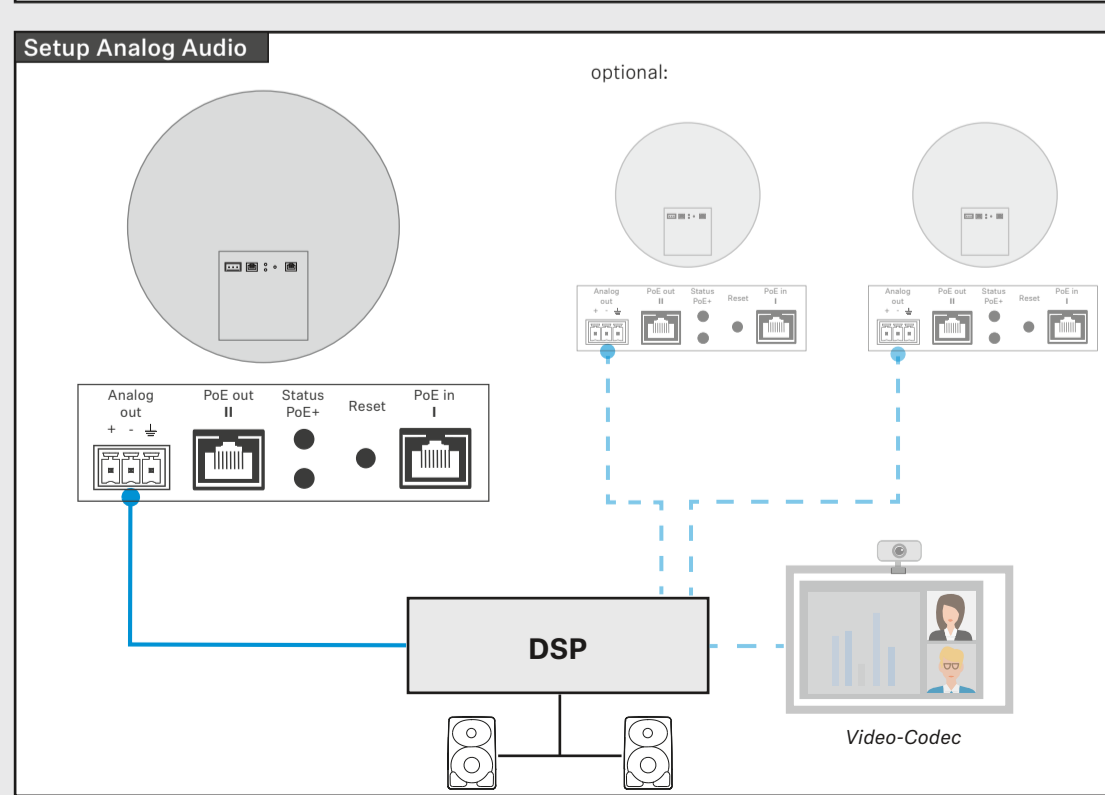

Instruction manual | Bedienungsanleitung | Notice d'emploi | Istruzioni per l'uso | Instrucciones de manejo | Manual de instruções | Gebruiksaanwijzing | Instrukcja obsługi | Bruksanvisning | Betjenings vejledning | Käyttöohje | Οδηγίες λειτουργίας | Kullanım kılavuzu | Инструкция по эксплуатации | 使用说明书 |取扱説明書 | 사용 설명서