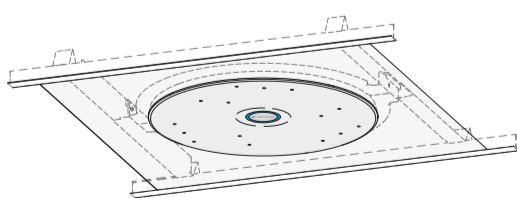

Mounting Options

Flush Mounted