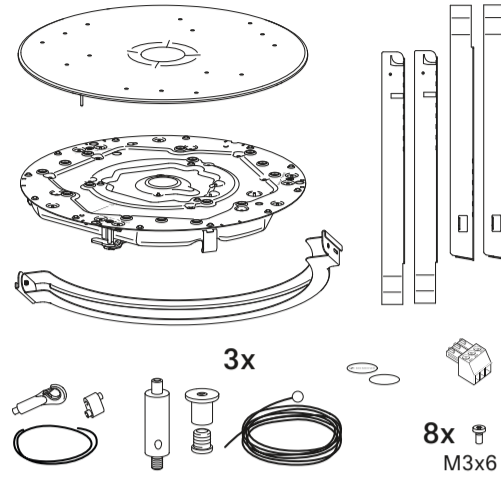

TeamConnect Ceiling Medium Plus

Model: TCC M Plus

- Quick Guide
- Kurzanleitung
- Guide de démarrage rapide
- Guida rapida
- Instrucciones resumidas
- Instruções resumidas
- Beknopte gebruiksaanwijzing
- Krótko instrukcja obsługi
- Snabbguide
- Kort vejledning
- Pikaohje
- Σύντομες οδηγίες
- Kisa Kilavuz
- Краткая инструкция
- 快速指南
- クイックガイド
- 요약 안내서

SENNHEISER

www.sennheiser.com/documentation

www.sennheiser.com/download

Sennheiser electronic SE & Co. KG

Am Labor 1, 30900 Wedemark, Germany
www.sennheiser.com

Publ. 06/26, 402245/A02

In the Box

Ceiling Mic Flush Mount Set

TCC M Plus F-W
White Version
Art. no. 700507

TCC M Plus F-B
Black Version
Art. no. 700508