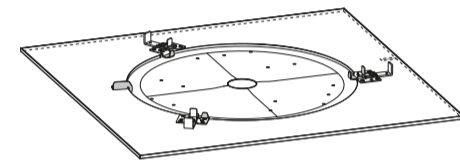

Ceiling Tile Set
60 cm
TCC M Plus CT-W
Art. no. 700519

Ceiling Tile Set 2ft
TCC M Plus CT-W 2FT
Art. no. 700520

Accessories

Ceiling Tile Plate - TCC M CTFP-W

60 cm Version
Art. no. 700515

2ft Version
Art. no. 700516