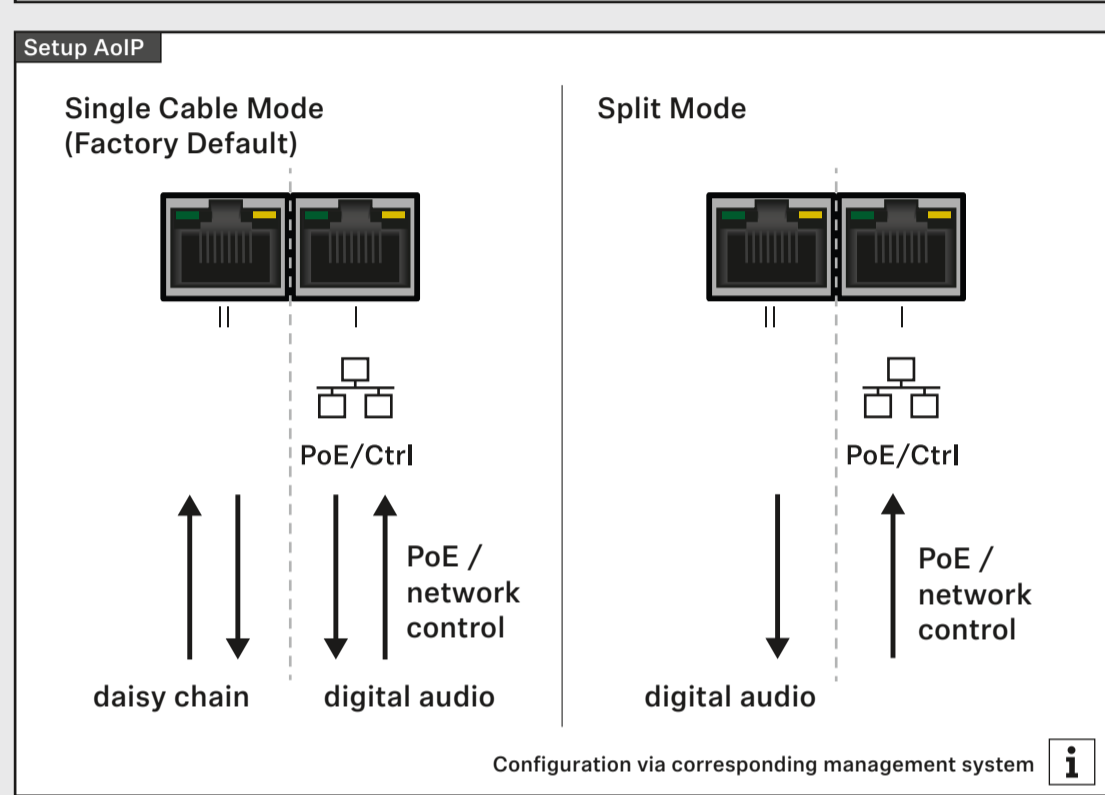

Instruction manual | Bedienungsanleitung | Notice d'emploi | Istruzioni per l'uso | Instrucciones de manejo | Manual de instruções | Gebruiksaanwijzing | Instrukcja obsługi | Bruksanvisning | Betjenings vejledning | Käyttöohje | Οδηγίες λειτουργίας | Kullanım kılavuzu | Инструкция по эксплуатации | 使用说明书 |取扱説明書 | 사용 설명서