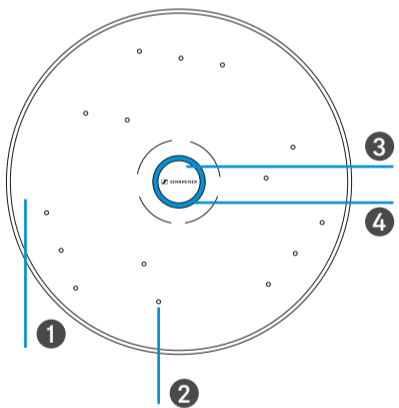

Product Overview

Front

- 1 Front Plate
- 2 Microphones
- 3 Replaceable Logo Plate
- 4 Status LED Ring