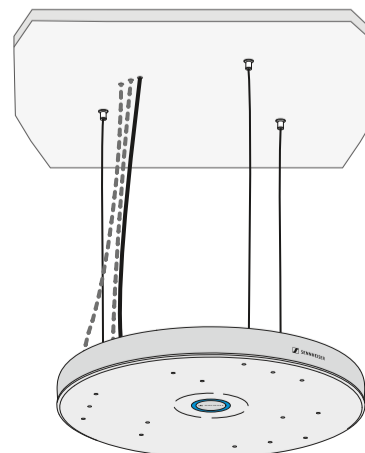

Front

- 1 Front Plate
- 2 Microphones
- 3 Replaceable Logo Plate
- 4 Status LED Ring

Back

- 1 Hook for mounting rope
- 2 Downholder for mounting
- 3 Cable Duct

Interfaces

- 1 Analog OUT
- 2 PoE OUT II
- 3 Daisy Chain Status
- 4 PoE Status
- 5 Reset (long press)
- 6 PoE IN I / CTRL

Status LED

- On (Yellow)
- Mute (Red)
- Standby (Grey)
- PartnerLink Pairing (Blue/Red)

Mounting Options

Flush Mounted

Ceiling Tile Flush Mounted

Surface Mounted

Suspended

VESA Mounted