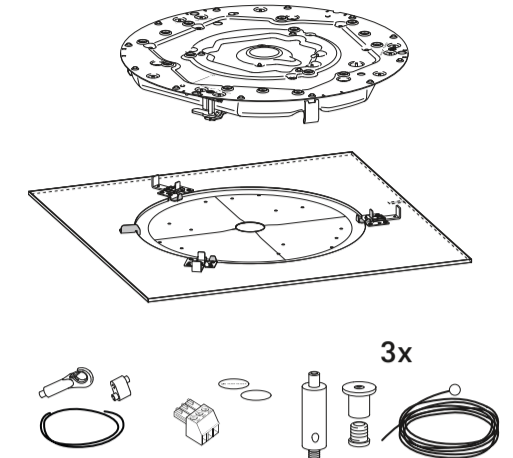

Ceiling Tile Set
60 cm
TCC M Plus CT-W
Art. no. 700519

Ceiling Tile Set 2ft
TCC M Plus CT-W 2FT
Art. no. 700520

Accessories

Ceiling Tile Plate - TCC M CTFP-W

60 cm Version
Art. no. 700515

2ft Version
Art. no. 700516