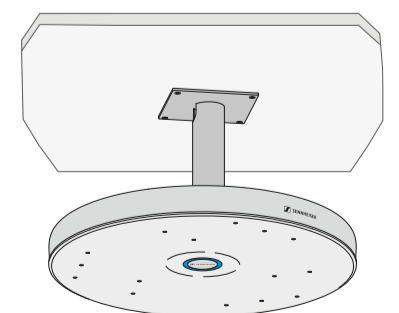

Front

- 1 Front Plate
- 2 Microphones
- 3 Replaceable Logo Plate
- 4 Status LED Ring

Back

- 1 Hook for mounting rope
- 2 Downholder for mounting
- 3 Cable Duct

Interfaces

- 1 Analog OUT
- 2 PoE OUT II
- 3 Daisy Chain Status
- 4 PoE Status
- 5 Reset (long press)
- 6 PoE IN I / CTRL

Status LED

- On (Yellow)
- Mute (Red)
- Standby (Grey)
- PartnerLink Pairing (Blue/Red)

Mounting Options

Flush Mounted

Ceiling Tile Flush Mounted

Surface Mounted

Suspended

VESA Mounted