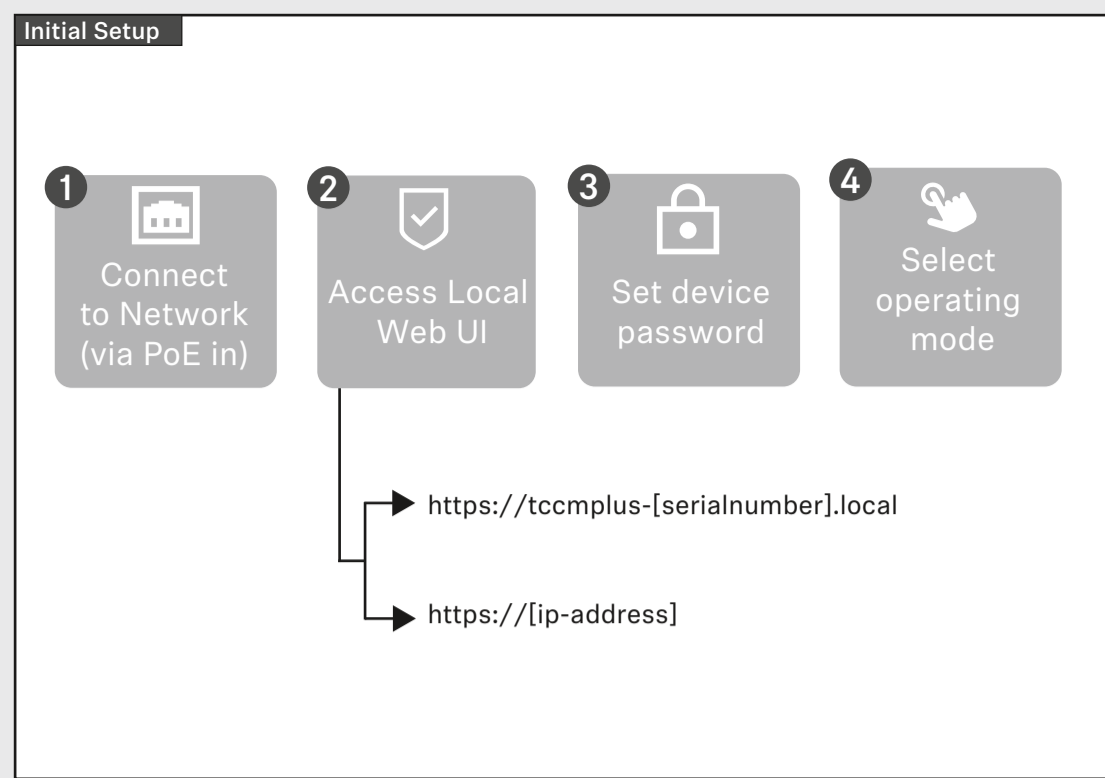

Instruction manual | Bedienungsanleitung | Notice d'emploi | Istruzioni per l'uso | Instrucciones de manejo | Manual de instruções | Gebruiksaanwijzing | Instrukcja obsługi | Bruksanvisning | Betjenings vejledning | Käyttöohje | Οδηγίες λειτουργίας | Kullanım kılavuzu | Инструкция по эксплуатации | 使用说明书 |取扱説明書 | 사용 설명서