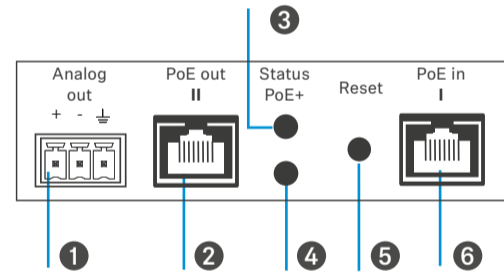

Front

- 1 Front Plate
- 2 Microphones
- 3 Replaceable Logo Plate
- 4 Status LED Ring

Back

- 1 Hook for mounting rope
- 2 Downholder for mounting
- 3 Cable Duct

Interfaces

- 1 Analog OUT
- 2 PoE OUT II
- 3 Daisy Chain Status
- 4 PoE Status
- 5 Reset (long press)
- 6 PoE IN I / CTRL

Status LED

- On (Yellow)
- Mute (Red)
- Standby (Grey)
- PartnerLink Pairing (Blue/Red)

Mounting Options

Flush Mounted

Ceiling Tile Flush Mounted

Surface Mounted

Suspended

VESA Mounted