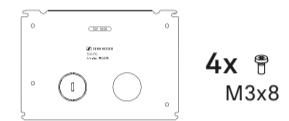

Plenum Cover - TCC PC

Art. no. 700676

Spare Logo Plate - TCC M SLP

White Version
Art. no. 700673

Black Version
Art. no. 700672