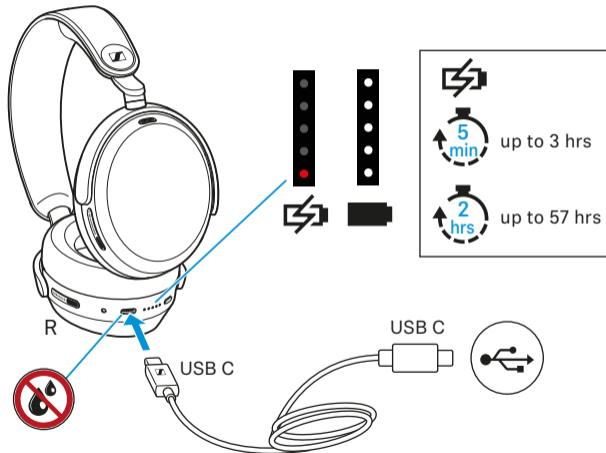

Charging

DE	Laden
FR	Charger
ES	Cargar
PT	Carregar
NL	Opladen
IT	Caricare
DA	Opladning
SV	Laddning
FI	Lataaminen
EL	Φόρτιση
PL	Ładowanie
TR	Şarj etme
RU	Зарядка
JA	充電
ZH-HANS	充电
ZH-HANT	充電
KO	충전
ID	Mengisi daya