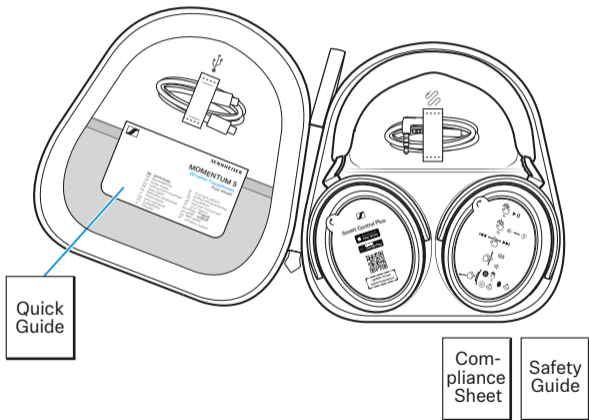

Package includes

- DE Lieferumfang
- FR Contenu
- ES Volumen de suministro
- PT Material fornecido
- NL Omvang levering
- IT In dotazione
- DA Leveringsomfang
- SV Leveransomfattning
- FI Toimitussisältö
- EL Περιεχόμενα συσκευασίας
- PL Zakres dostawy
- TR Teslimat kapsamı
- RU Комплект поставки
- JA 同梱されているもの
- ZH-HANS 包装内含
- ZH-HANT 包裝包括
- KO 구성품
- ID Isi kemasan